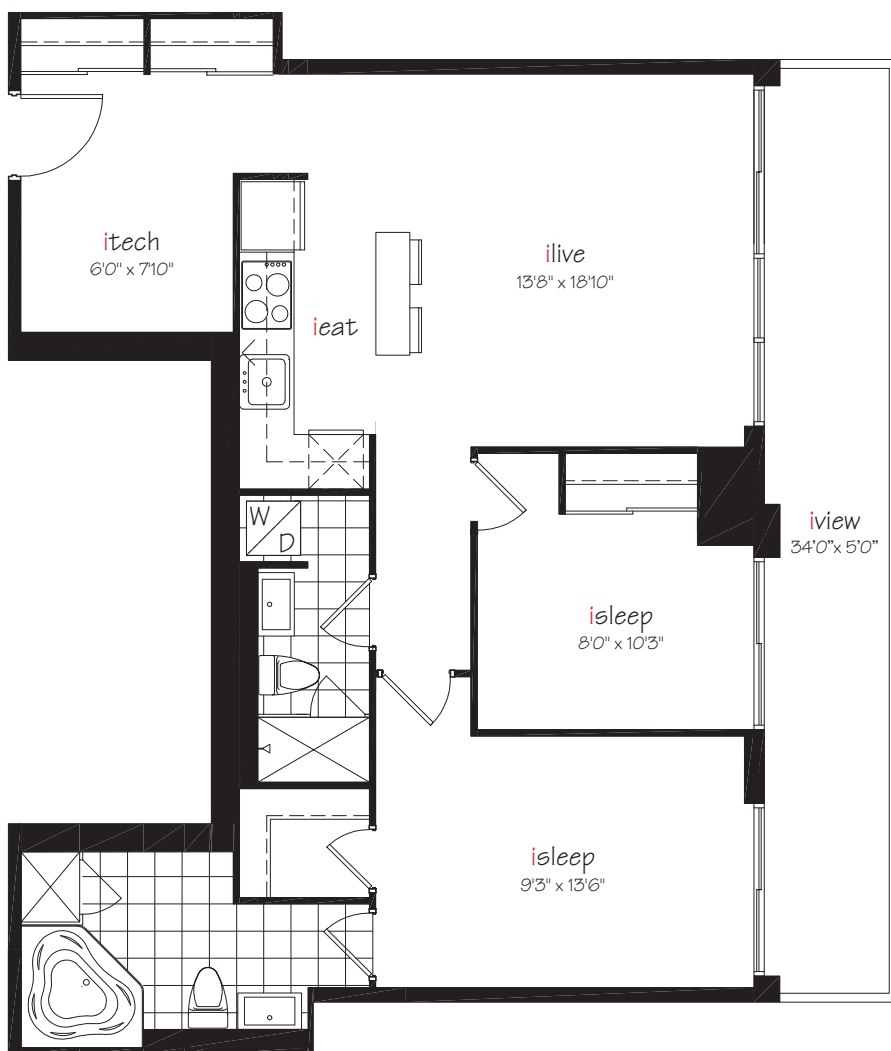

Floors 5-22

i875 / 2 Bedroom+Den 875 SQ. FT.

Dimensions, specifications, layouts (including tile patterns), window sizes, mullions and materials are approximate only, may vary and are subject to change as provided in the agreement of Purchase and Sale. Floor area measured in accordance with Tarion bulletin #22. Actual living areas will vary from floor areas stated. E.&O.E. Plan not to scale.